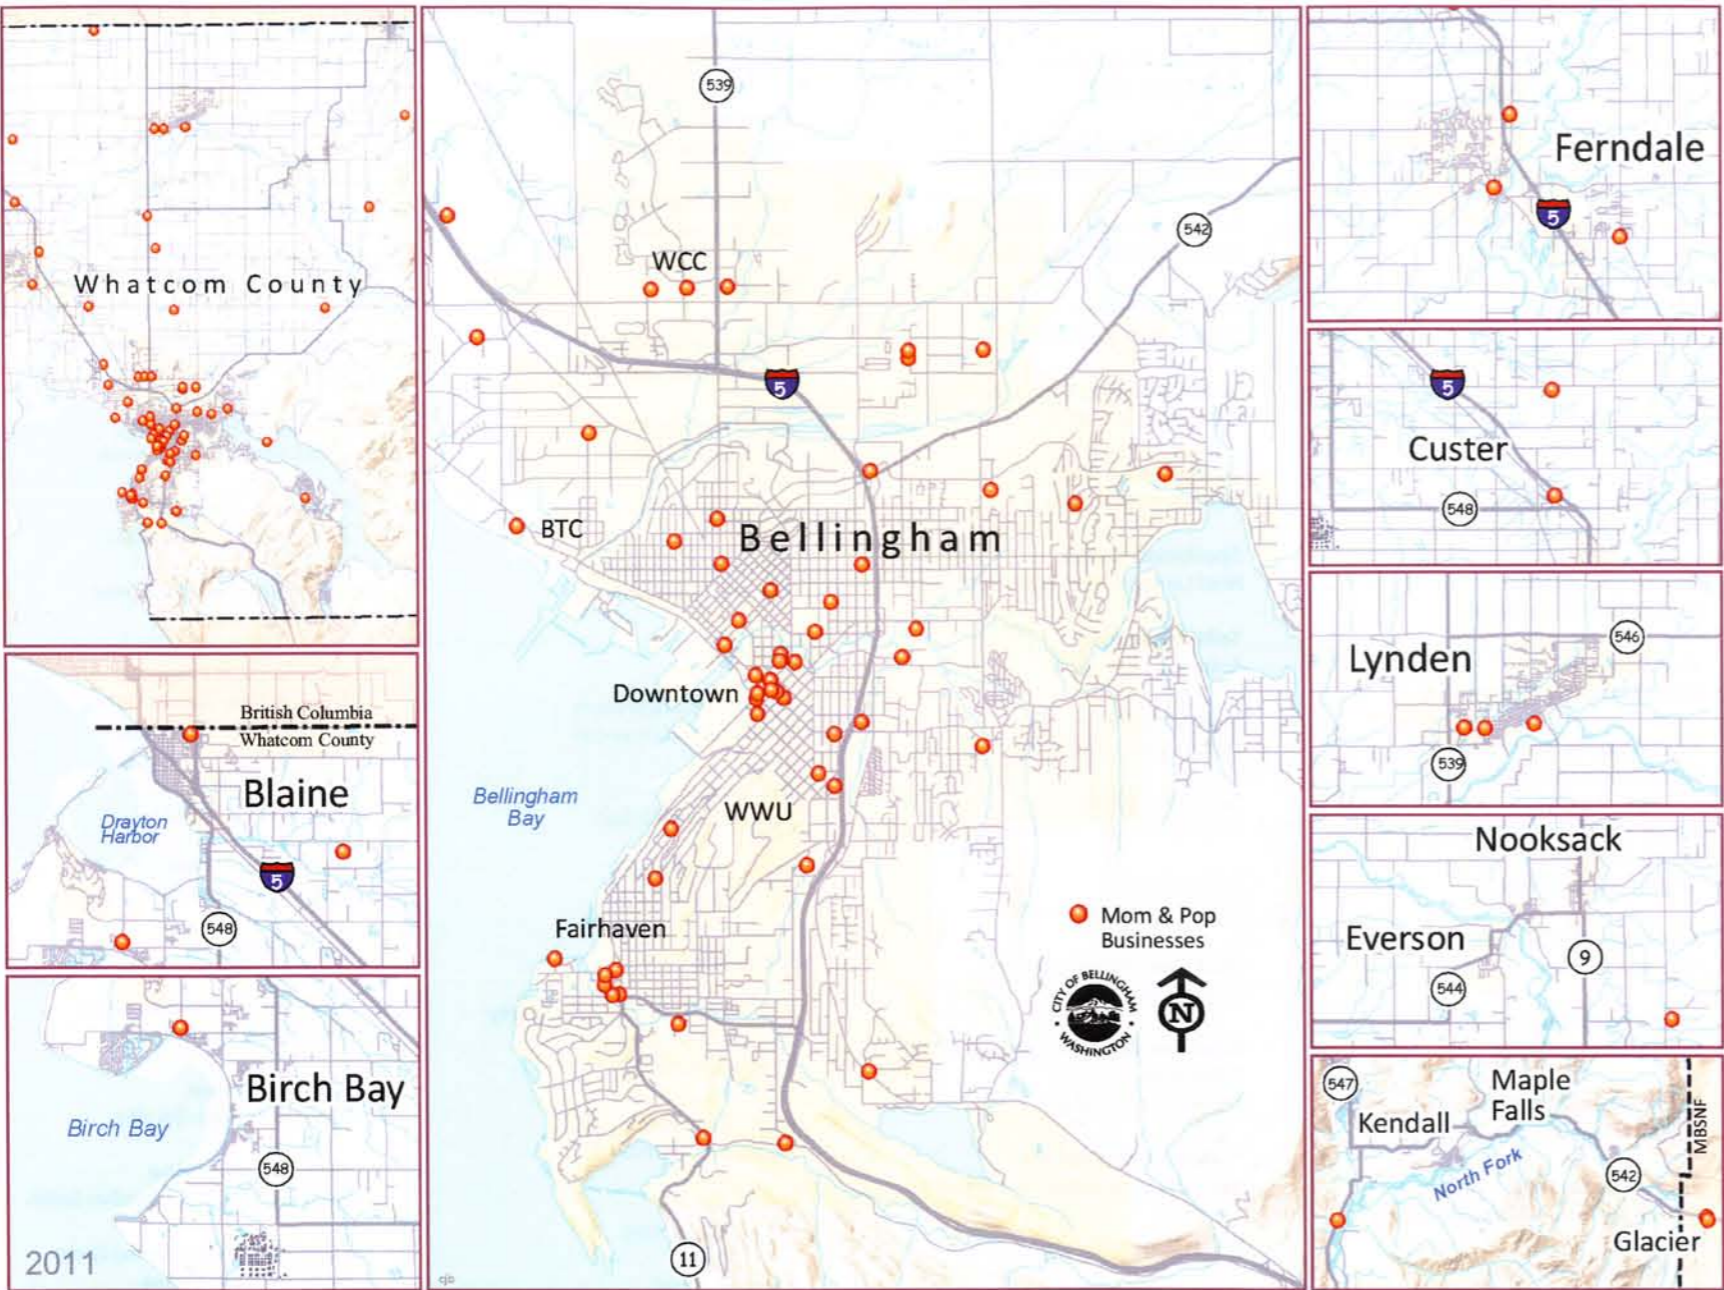

Celebrate National Mom & Pop Business Owners Day March 29th, 2011

Jonathan Rands ATTORNEY AT LAW

SBDC's are the nation's leading resource for in-depth business advising, high quality management education, quick access to information and broad based technical assistance.

Funded in part through a cooperative agreement with the U.S. Small Business Administration

2011 Mom & Pop Husband & Wife owned businesses in Whatcom County

* Made possible by a generous donation from WSBCD